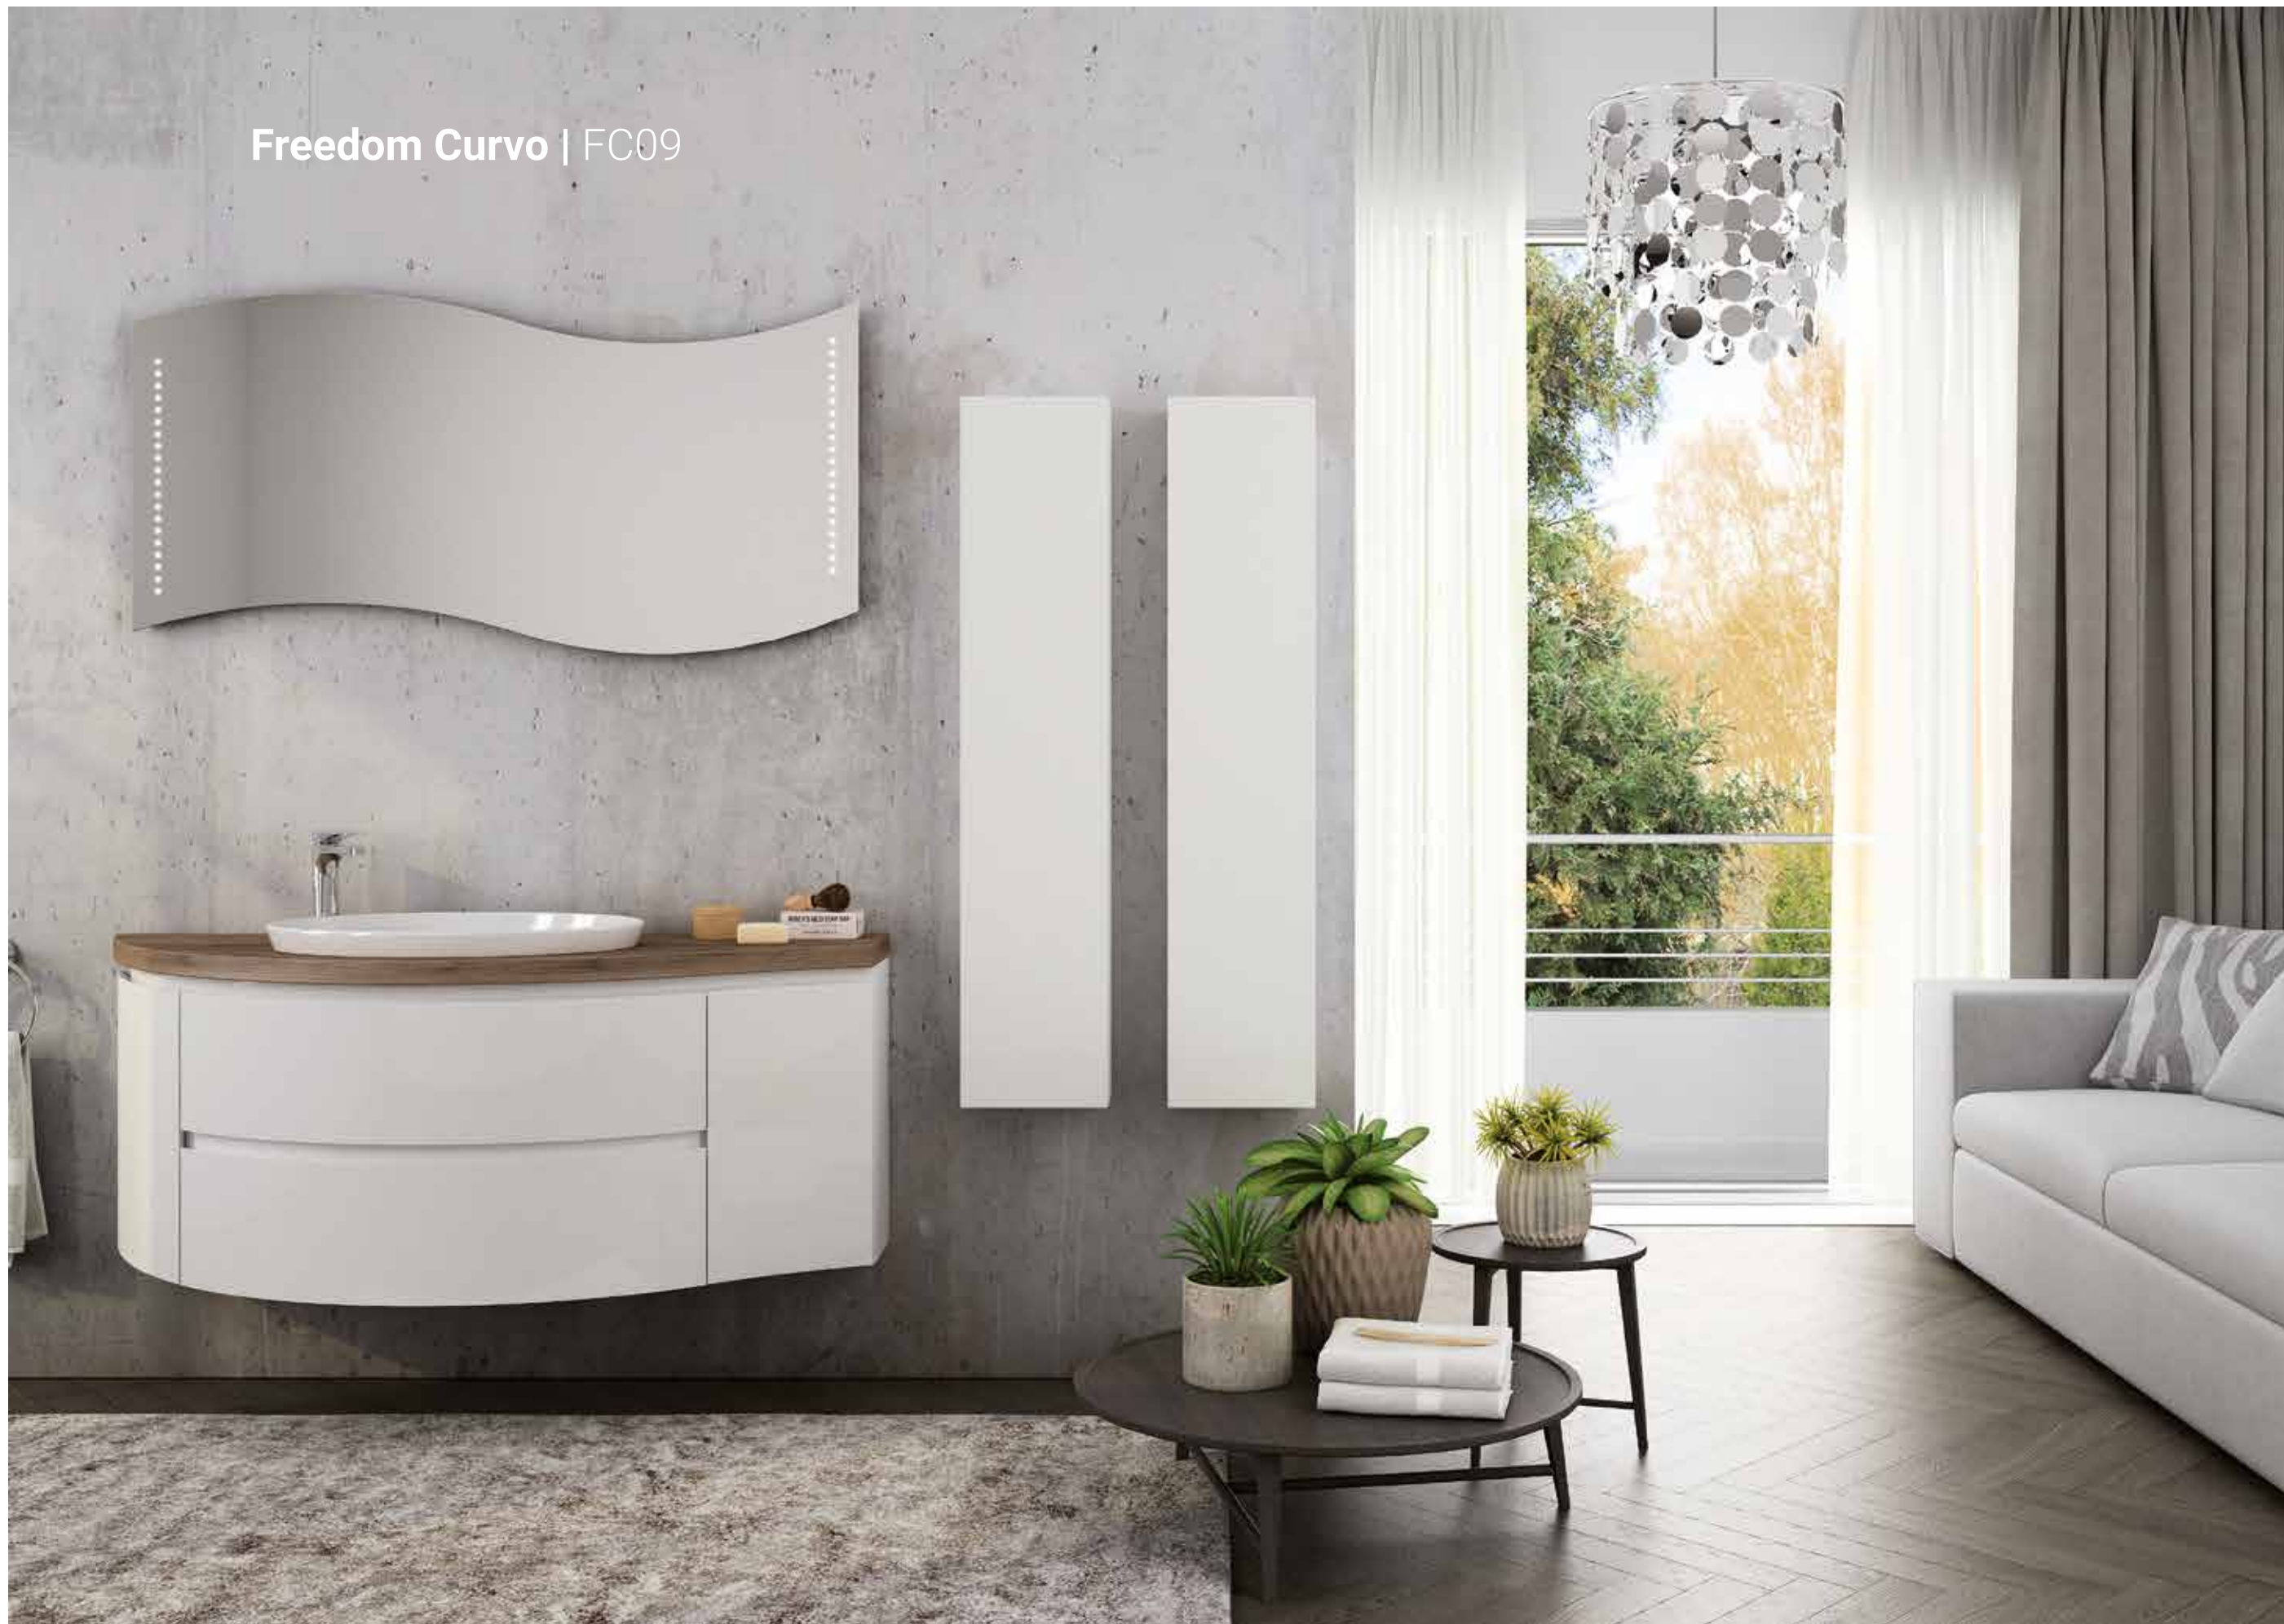

Bases and column with gloss hemp lacquered finish. Gloss hemp lacquered moulded mirror "Disco" with "Plexy 30" led light. Politek top with integrated basin.

Freedom Curvo | FC07

Freedom Curvo | FC07

Misura: L.150 x P.52 cm

Freedom Curvo | FC08

Freedom Curvo | FC08

Misura: L.165 x P.50 cm

Basi con finitura Noce Valiant e Bianco Laccato Opaco. Specchio retroilluminato "Sun". Top sagomato in legno Melaminico Noce Valiant con lavabi in ceramica semi-incasso "Softly Midy".

Bases with Walnut Valiant melamine and matt lacquered White finish. Led backlit shaped mirror "Sun". Shaped top in Walnut Valiant melamine wood with two semi-recessed ceramic washbasin "Softly Midy".

Freedom Curvo | FC09

Semi-recessed ceramic washbasin "Softly in".

Freedom Curvo | FC09

Misura: L.135 x P.51/21 cm

Basi e pensili con finitura Laccato Bianco Lucido e Rovere Terra. Specchio Retroilluminato a led "Onda Simple Maxi". Top soprabase in legno melaminico finitura Rovere Terra con lavabo in ceramica "Softly".