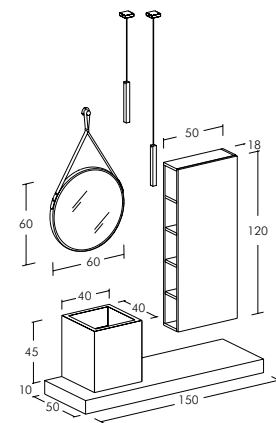

Freedom Lineare | FL06

Misura: L.150 x P.50 cm

Basi e pensili con finitura Mabathu Antracite. Specchio circolare "Cinturino" con telaio in lamiera nero opaco e cintura in ecopelle colore testa di moro. Lampade Led "Stick" nera montata a soffitto. Top in Legno Melaminico Mabathu Antracite con Lavabo da appoggio h.45 cm in HPL stratificato finitura Alabastro Grey.

Bases and hanging wall units with Mabathu Anthracite finish. Round mirror "Cinturino" with matt black metal sheet frame and dark brown eco-leather belt. Led black ceiling-mounted lamps "Stick". Melamine Wood Mabathu Anthracite top with countertop washbasin h.45 cm in stratified HPL Alabaster Grey finish.