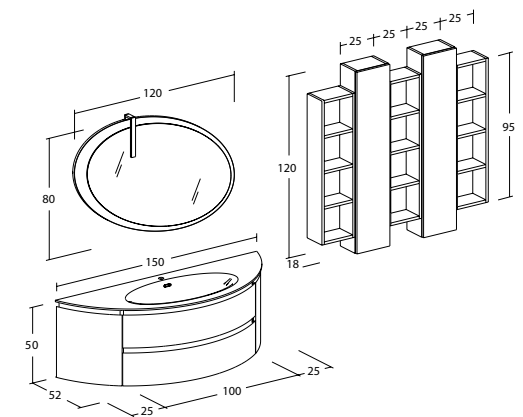

Freedom Curvo | FC07

Misura: L.150 x P.52 cm

Basi e pensili con finitura Rovere Sabbia. Specchio sagomato "Orbita" Rovere Sabbia con lampada a led "Plexy 30". Top in cristallo con vasca integrata colore Marrone.

Bases and hanging wall units with a sand oak finish. Sand oak moulded mirror "Orbita" with "Plexy 30" led light. Glass with integrated basin top brown colour.